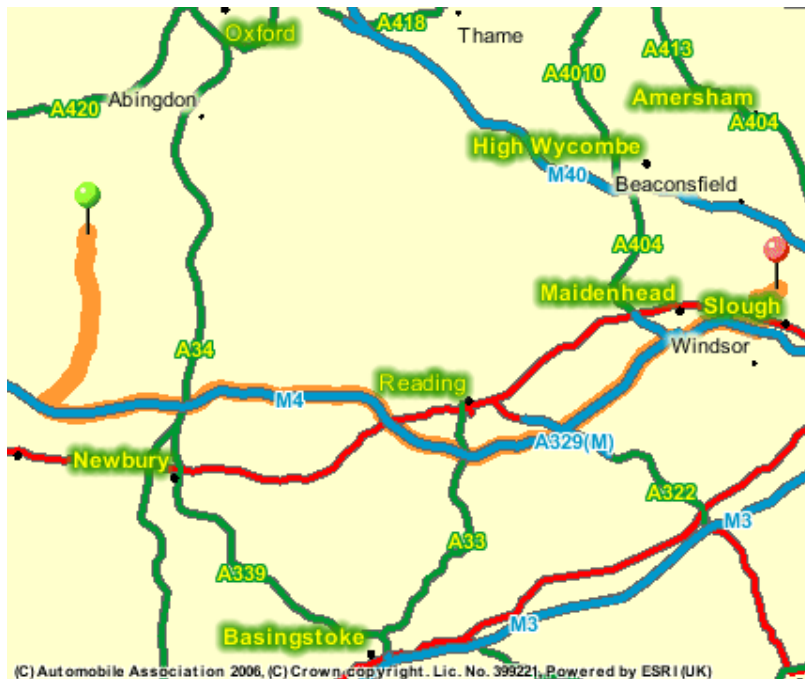

## Directions from Wantage Town Football Club to Slough Reserves LFC

Turn right out of Wantage Town Football Club.

Stay on this road (A338) until you reach the roundabout for the M4. Take the 1<sup>st</sup> exit to enter the M4.

Exit the M4 at junction 5. Take the A4/B470 exit to Colnbrook/Langley/Datchet.

At the roundabout, take the 4<sup>th</sup> exit onto A4/London Road heading to Langley.

Continue to follow A4.

At the roundabout, take the 3rd exit onto B416/William Street.

Continue to follow B416.

Turn left at B416/Grays Park Road.

Turn left at B416/Park Road.

Turn left at Church Lane.